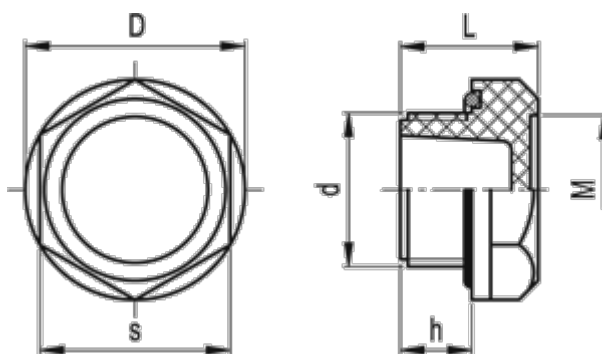

Data Sheet

Article number: 2311158297

Description: E+G Plug
TNR.1/2

Measures

D	= 32
d	= G1/2
h	= 11
L	= 20
M	= 20.5
s	= 27
Tightening (N m)	= 8-10
Weight (g)	= 8